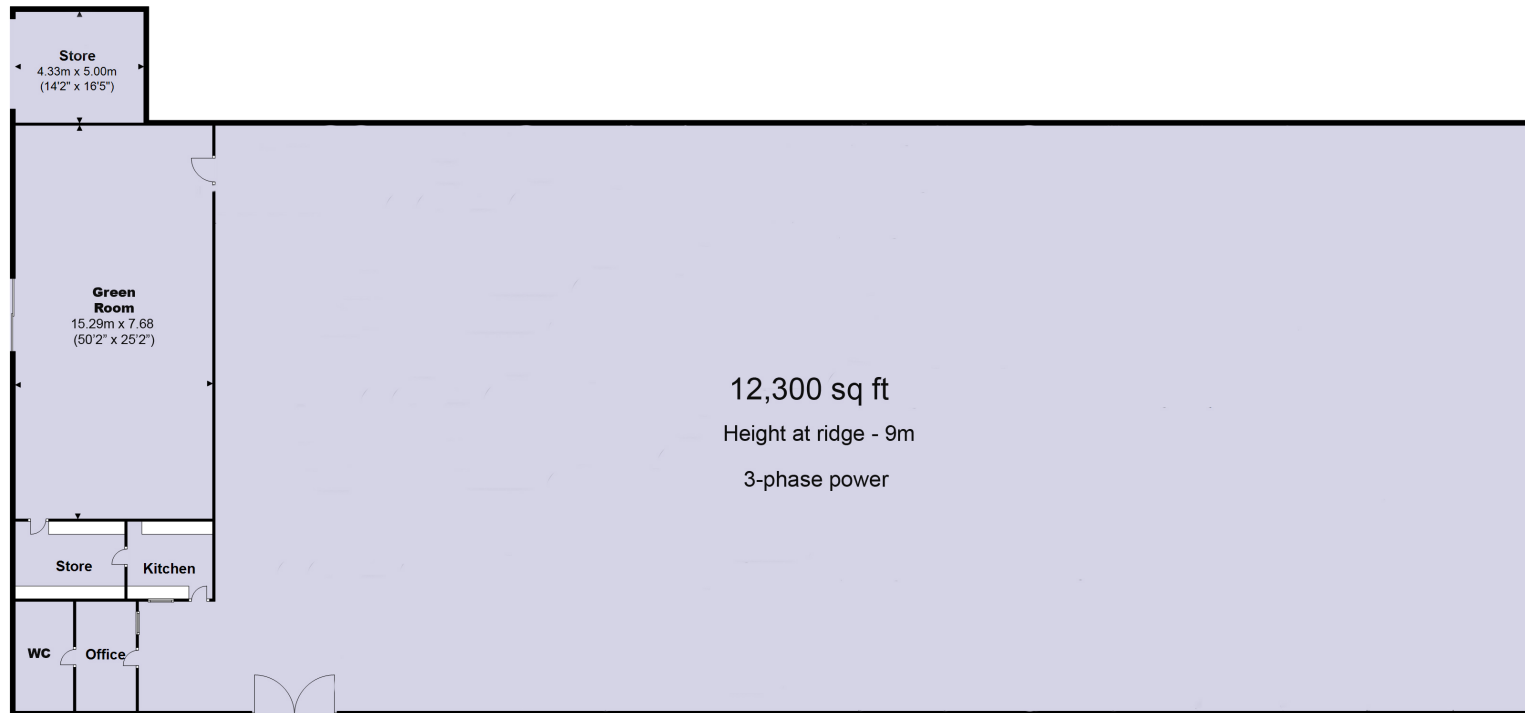

BOLESWORTH

STUDIO 1 - THE DRYING SHED

12,300 sq ft

Bolesworth Castle, Tattenhall, Chester, Cheshire CH3 9HQ
Telephone +44 (0)1829 307676

www.bolesworth.com