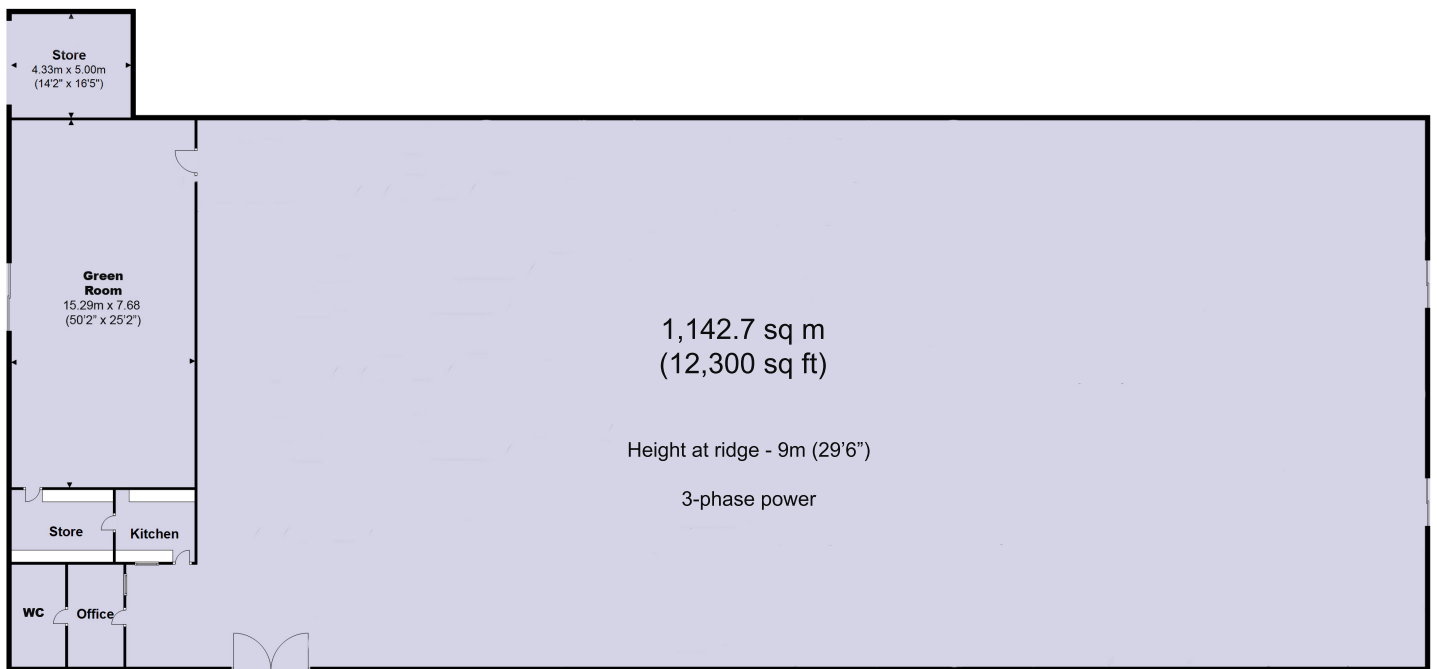

BOLESWORTH

STUDIO 1 - THE DRYING SHED

Total Area: Approx 1,376.3 sq m (14,814.2 sq ft)

Bolesworth Castle, Tattenhall, Chester, Cheshire CH3 9HQ
Telephone +44 (0)1829 307676

www.bolesworthfilm.com
